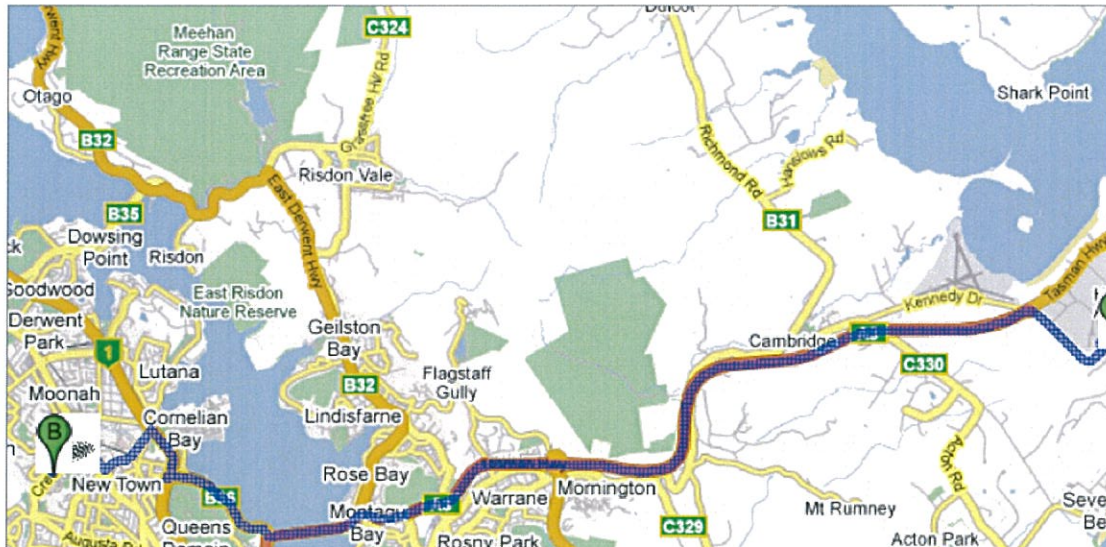

## Hobart Airport to Aurora Sports Stadium